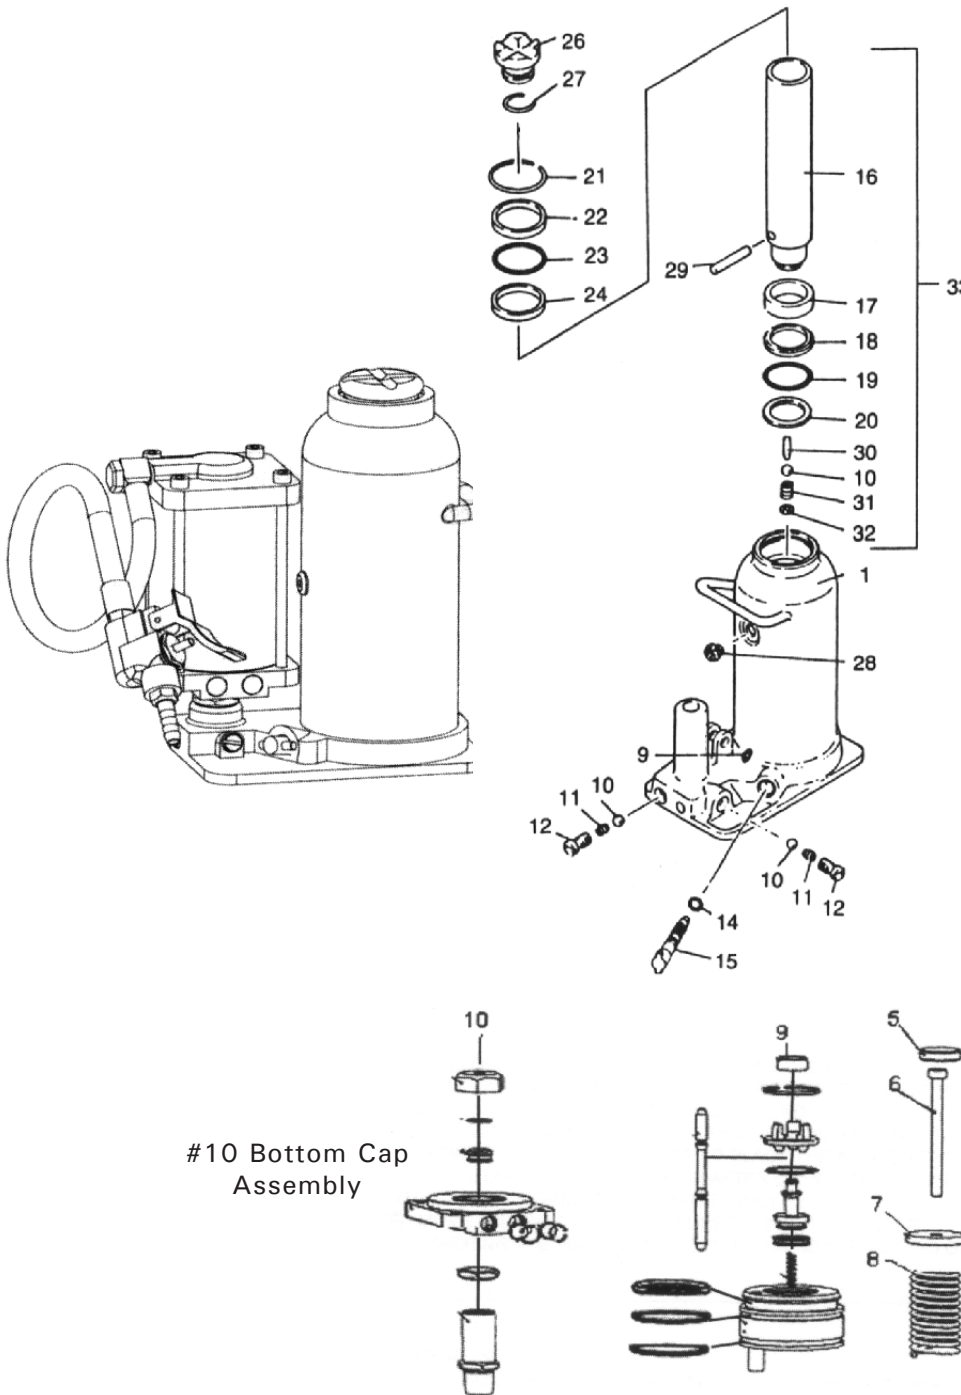

ZABJ-35M Parts Breakdown

Toll Free: 1-800-579-8088 Web: www.zinko.com

REV 092507

| Part # | Description |
|--------|---------------------|
| 1 | Body Assembly |
| 9 | Snap Ring/Push Nut |
| 10 | Valve Ball |
| 11 | Valve Spring |
| 12 | Valve Plug |
| 14 | *Release Packing |
| 15 | Release Assembly |
| 16 | Ram |
| 17 | *Ram Packing Seat |
| 18 | *Ram Backup Ring |
| 19 | *Ram Packing |
| 20 | Ram Packing Stopper |
| 21 | Snap Ring |
| 22 | *Stuffing Ring |
| 23 | *Cylinder Packing |
| 24 | *Stopper Ring |
| 26 | Supporting Plate |
| 27 | Snap Ring |
| 28 | *Oil Plug |
| 29 | Horizontal Pin |
| 30 | Vertical Pin |
| 31 | Ram Spring |
| 32 | Ram Spring Stopper |
| 33 | Ram Assembly |
| RP | Repair Kits (All *) |

#10 Bottom Cap Assembly

| Part # | Description |
|--------------|-------------------|
| 9060200CP-AP | Air Pump Assembly |
| 9060200CP-01 | Bolt |
| 9060200CP-02 | Top Cap |
| 9060200CP-03 | O-Ring |
| 9060200CP-04 | Cylinder |
| 9060200CP-05 | Piston Plug |

| Part # | Description |
|--------------|--------------------|
| 9060200CP-06 | Piston Rod |
| 9060200CP-07 | Packing |
| 9060200CP-08 | Compression Spring |
| 9060200CP-09 | Piston Body Assy |
| 9060200CP-10 | Bottom Cap Assy |

#9 Repair Kits Assembly