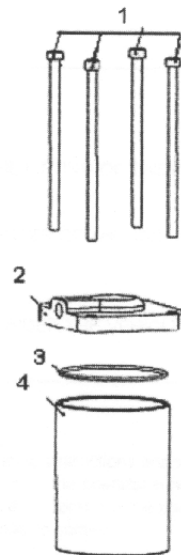

ZABJ-35M Parts Breakdown

Toll Free: 1-800-579-8088 Web: www.zinko.com

REV 092507

| Part # | Description |
|--------|---------------------|
| 1 | Body Assembly |
| 9 | Snap Ring/Push Nut |
| 10 | Valve Ball |
| 11 | Valve Spring |
| 12 | Valve Plug |
| 14 | *Release Packing |
| 15 | Release Assembly |
| 16 | Ram |
| 17 | *Ram Packing Seat |
| 18 | *Ram Backup Ring |
| 19 | *Ram Packing |
| 20 | Ram Packing Stopper |
| 21 | Snap Ring |
| 22 | *Stuffing Ring |
| 23 | *Cylinder Packing |
| 24 | *Stopper Ring |
| 26 | Supporting Plate |
| 27 | Snap Ring |
| 28 | *Oil Plug |
| 29 | Horizontal Pin |
| 30 | Vertical Pin |
| 31 | Ram Spring |
| 32 | Ram Spring Stopper |
| 33 | Ram Assembly |
| RP | Repair Kits (All *) |

#10 Bottom Cap Assembly

| Part # | Description |
|--------------|-------------------|
| 9060200CP-AP | Air Pump Assembly |
| 9060200CP-01 | Bolt |
| 9060200CP-02 | Top Cap |
| 9060200CP-03 | O-Ring |
| 9060200CP-04 | Cylinder |
| 9060200CP-05 | Piston Plug |

| Part # | Description |
|--------------|--------------------|
| 9060200CP-06 | Piston Rod |
| 9060200CP-07 | Packing |
| 9060200CP-08 | Compression Spring |
| 9060200CP-09 | Piston Body Assy |
| 9060200CP-10 | Bottom Cap Assy |