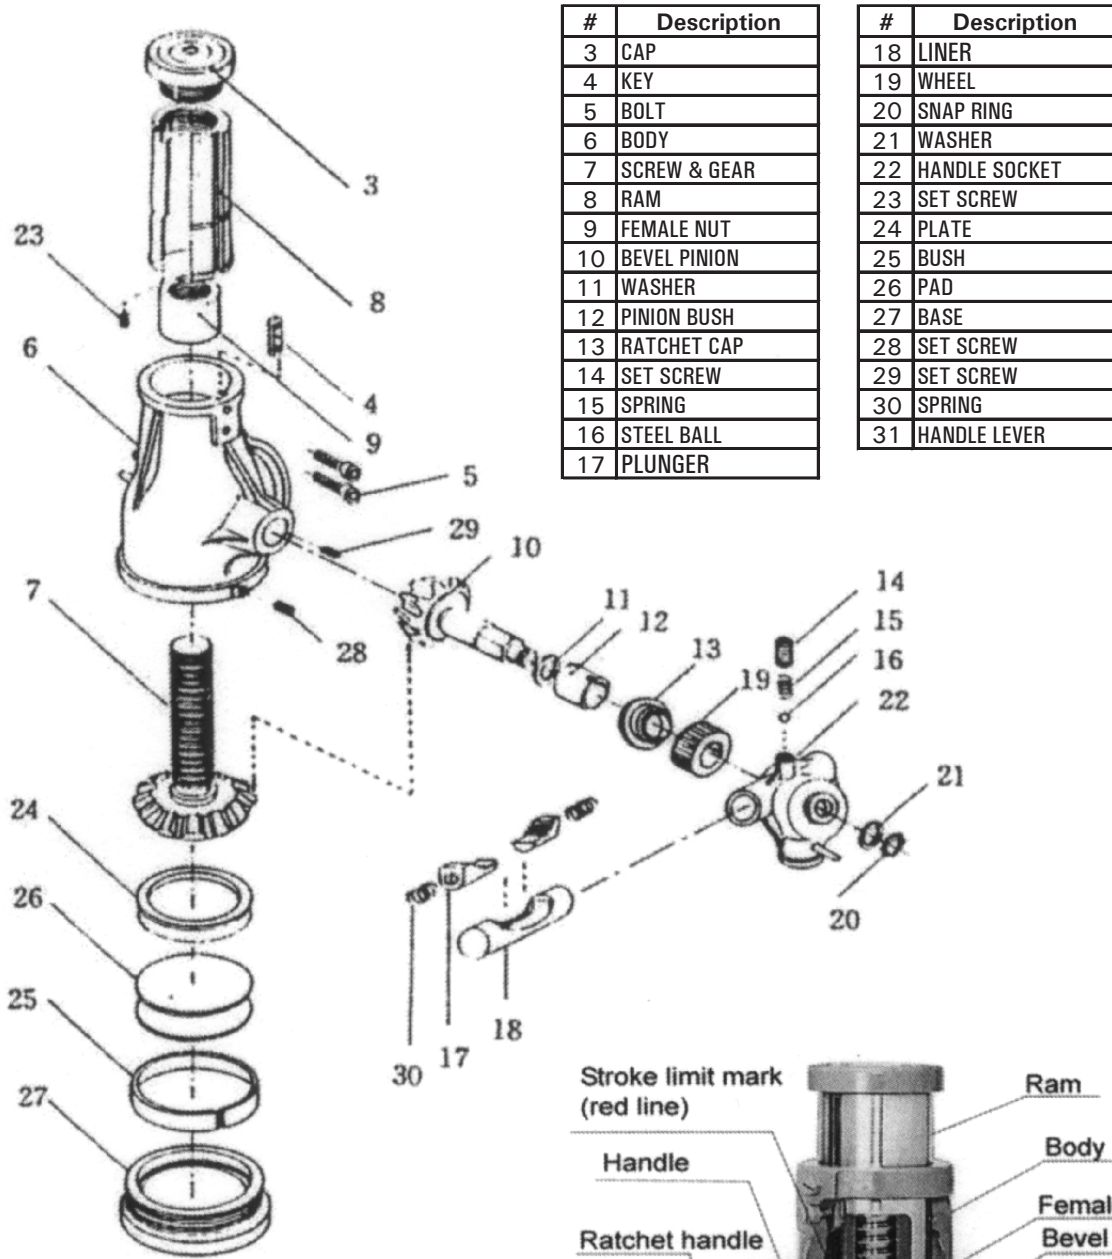

# ZAJ Series Parts Breakdown

Toll Free: 1-800-579-8088 Web: [www.zinko.com](http://www.zinko.com)

REV 092507

#	Description
3	CAP
4	KEY
5	BOLT
6	BODY
7	SCREW & GEAR
8	RAM
9	FEMALE NUT
10	BEVEL PINION
11	WASHER
12	PINION BUSH
13	RATCHET CAP
14	SET SCREW
15	SPRING
16	STEEL BALL
17	PLUNGER

#	Description
18	LINER
19	WHEEL
20	SNAP RING
21	WASHER
22	HANDLE SOCKET
23	SET SCREW
24	PLATE
25	BUSH
26	PAD
27	BASE
28	SET SCREW
29	SET SCREW
30	SPRING
31	HANDLE LEVER