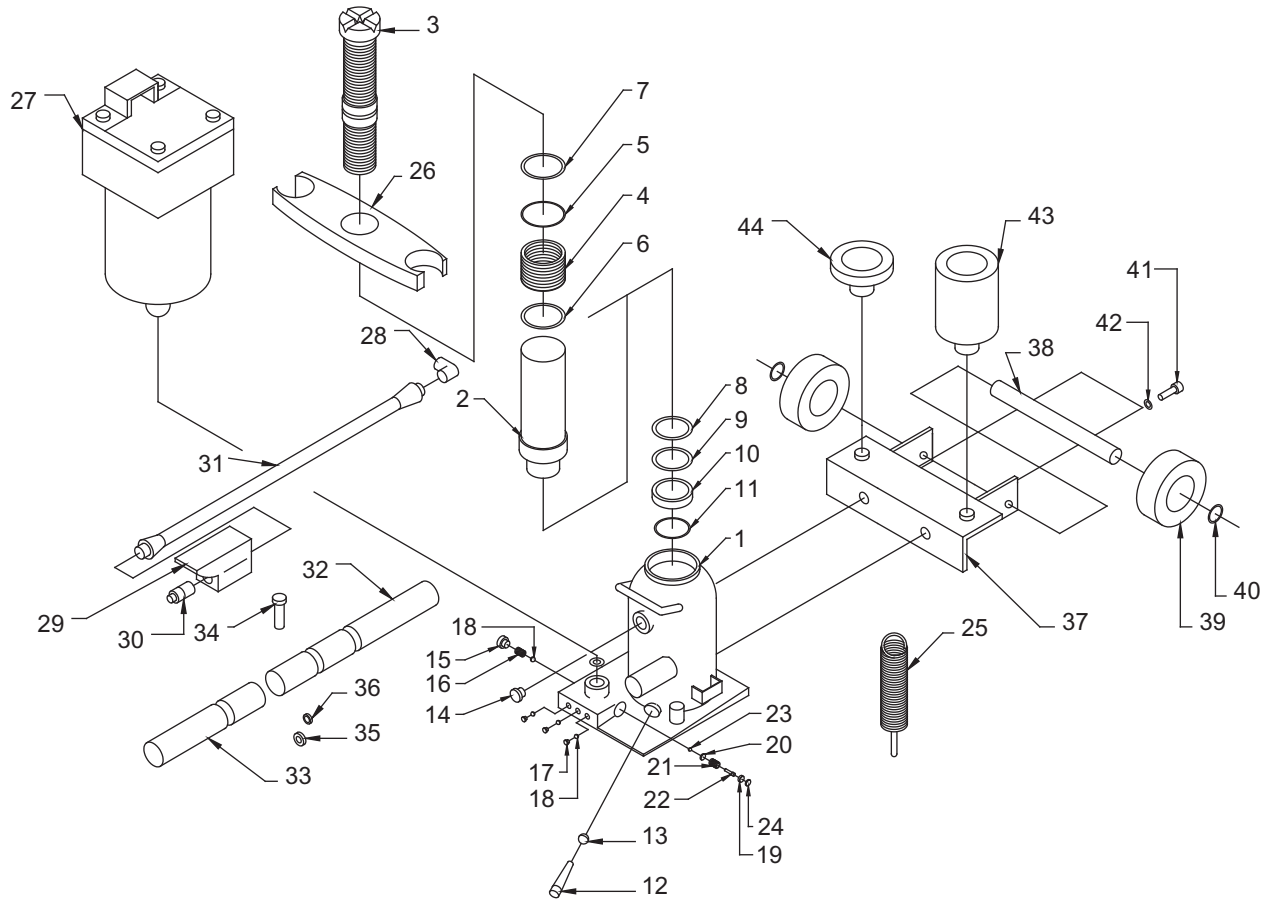

# ZAPJ Series Parts Breakdown

Toll Free: 1-800-579-8088 Web: [www.zinko.com](http://www.zinko.com)

REV 103107  
Page 1 of 2

Part #	Description
9060220P-1	Body Assy
9060220P-2	Ram
9060220P-3	Adj. Screw
9060220P-4	Stuffing Nut
9060220P-5	*O-Ring
9060220P-6	*O-Ring
9060220P-7	*Dust Seal
9060220P-8	*Backup Ring
9060220P-9	*Ram Packing
9060220P-10	Ram Guide Ring
9060220P-11	Ram Snap Ring
9060220P-12	Release Stem
9060220P-13	*Release O-Ring
9060220P-14	*Oil Plug
9060220P-15	Plug

Part #	Description
9060220P-16	Valve Spring
9060220P-17	Screw
9060220P-18	Valve Ball
9060220P-19	S.V. Packing
9060220P-20	Ball Sheet
9060220P-21	S.V. Spring
9060220P-22	Adj. Screw
9060220P-23	S.V. Ball
9060220P-24	Push Nut
9060220P-25	Spring
9060220P-26	Spring Hanger
9060220P-27	Air Pump Assy
9060220P-28	Elbow
9060220P-29	Air Valve Assy
9060220P-30	Coupler

Part #	Description
9060220P-31	Air Hose
9060220P-32	Handle A
9060220P-33	Handle B
9060220P-34	Screw
9060220P-35	Nut
9060220P-36	Spring Washer
9060220P-37	Attachment
9060220P-38	Shaft
9060220P-39	Wheel
9060220P-40	E-Ring
9060220P-41	Bolt
9060220P-42	Spring Washer
9060220P-43	*Adapter A
9060220P-44	*Adapter B
9060220P-45	Spacer
9060220S-106	Repair Kits (All *)

\*43/44 adapter are optional parts.