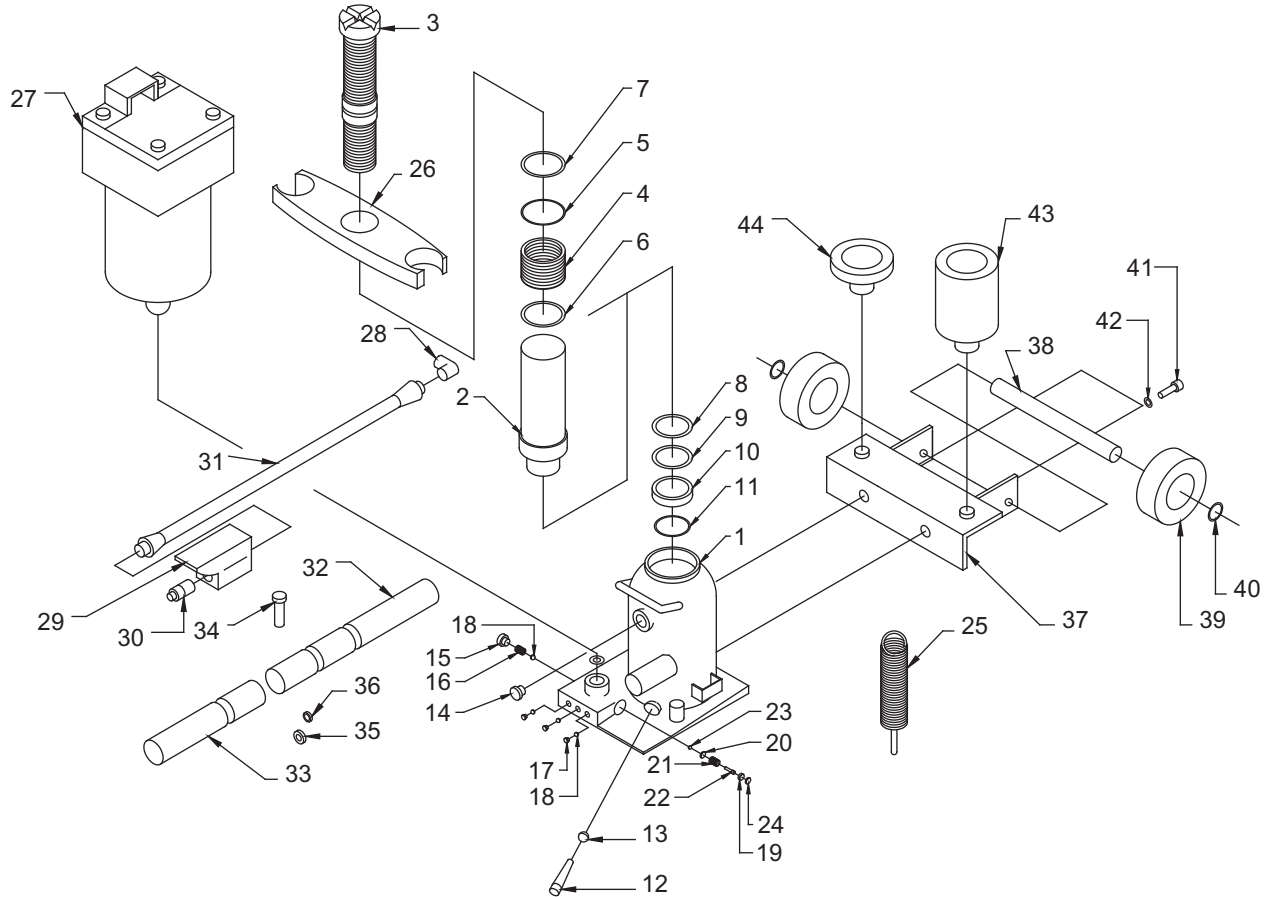

ZAPJ Series Parts Breakdown

Toll Free: 1-800-579-8088 Web: www.zinko.com

REV 103107
Page 1 of 2

Part #	Description
9060220P-1	Body Assy
9060220P-2	Ram
9060220P-3	Adj. Screw
9060220P-4	Stuffing Nut
9060220P-5	* O-Ring
9060220P-6	* O-Ring
9060220P-7	* Dust Seal
9060220P-8	* Backup Ring
9060220P-9	* Ram Packing
9060220P-10	Ram Guide Ring
9060220P-11	Ram Snap Ring
9060220P-12	Release Stem
9060220P-13	* Release O-Ring
9060220P-14	* Oil Plug
9060220P-15	Plug

Part #	Description
9060220P-16	Valve Spring
9060220P-17	Screw
9060220P-18	Valve Ball
9060220P-19	S.V. Packing
9060220P-20	Ball Sheet
9060220P-21	S.V. Spring
9060220P-22	Adj. Screw
9060220P-23	S.V. Ball
9060220P-24	Push Nut
9060220P-25	Spring
9060220P-26	Spring Hanger
9060220P-27	Air Pump Assy
9060220P-28	Elbow
9060220P-29	Air Valve Assy
9060220P-30	Coupler

Part #	Description
9060220P-31	Air Hose
9060220P-32	Handle A
9060220P-33	Handle B
9060220P-34	Screw
9060220P-35	Nut
9060220P-36	Spring Washer
9060220P-37	Attachment
9060220P-38	Shaft
9060220P-39	Wheel
9060220P-40	E-Ring
9060220P-41	Bolt
9060220P-42	Spring Washer
9060220P-43	* Adapter A
9060220P-44	* Adapter B
9060220P-45	Spacer
9060220S-106	Repair Kits (All *)

*43/44 adapter are optional parts.

ZAPJ Series Parts Breakdown

Toll Free: 1-800-579-8088 Web: www.zinko.com

REV 103107
Page 2 of 2

Air Pump

Part #	Description
9060220P-107	Cylinder
9060220-P108	Valve Body
9060220-P109	Valve
9060220P-110	Cylinder Bolt
9060220-P111	*Gasket A
9060220-P112	*Gasket B
9060220P-113	Seal Nut
9060220P-114	Spring
9060220P-115	Nut
9060220-P116	Cap Screw
9060220-P117	Spring Washer
9060220-P118	*O-Ring
9060220-P119	*O-Ring
9060220-P120	Ball
9060220-P121	Seal Ring