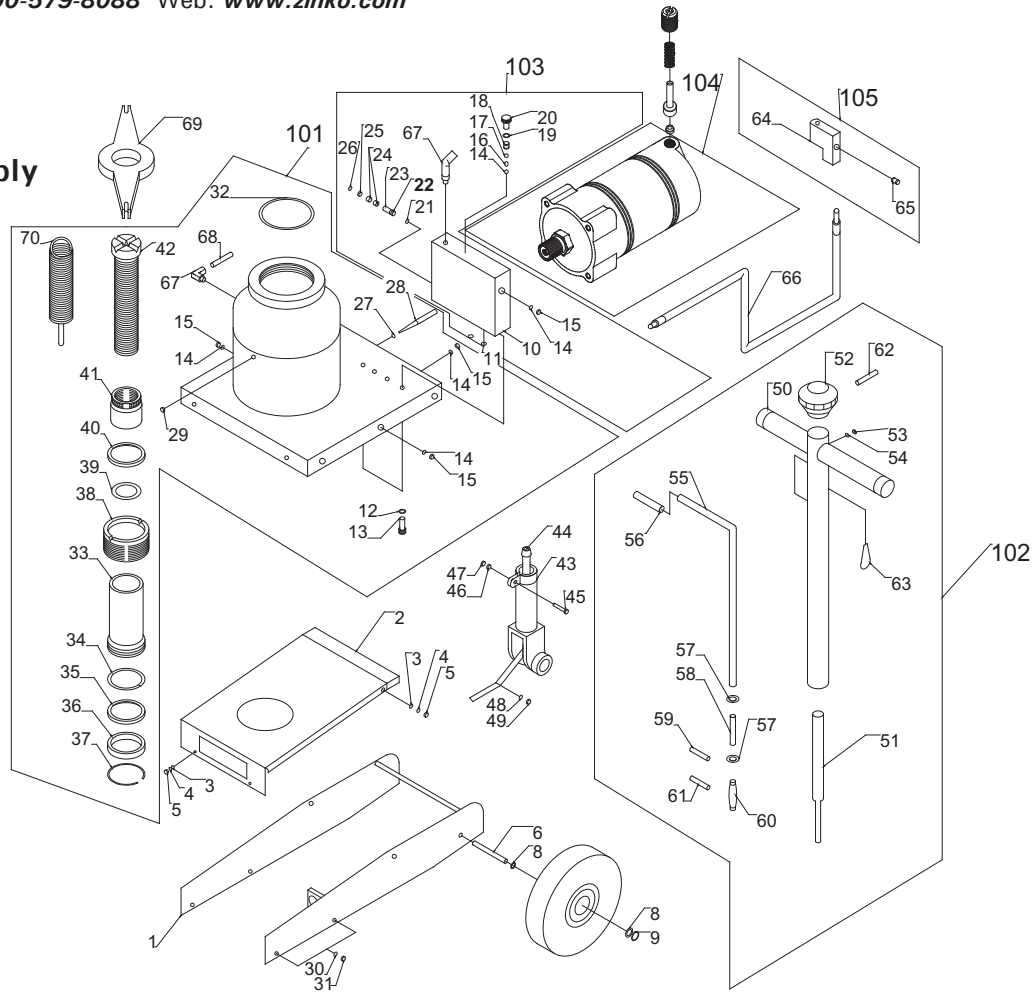

Jack Assembly