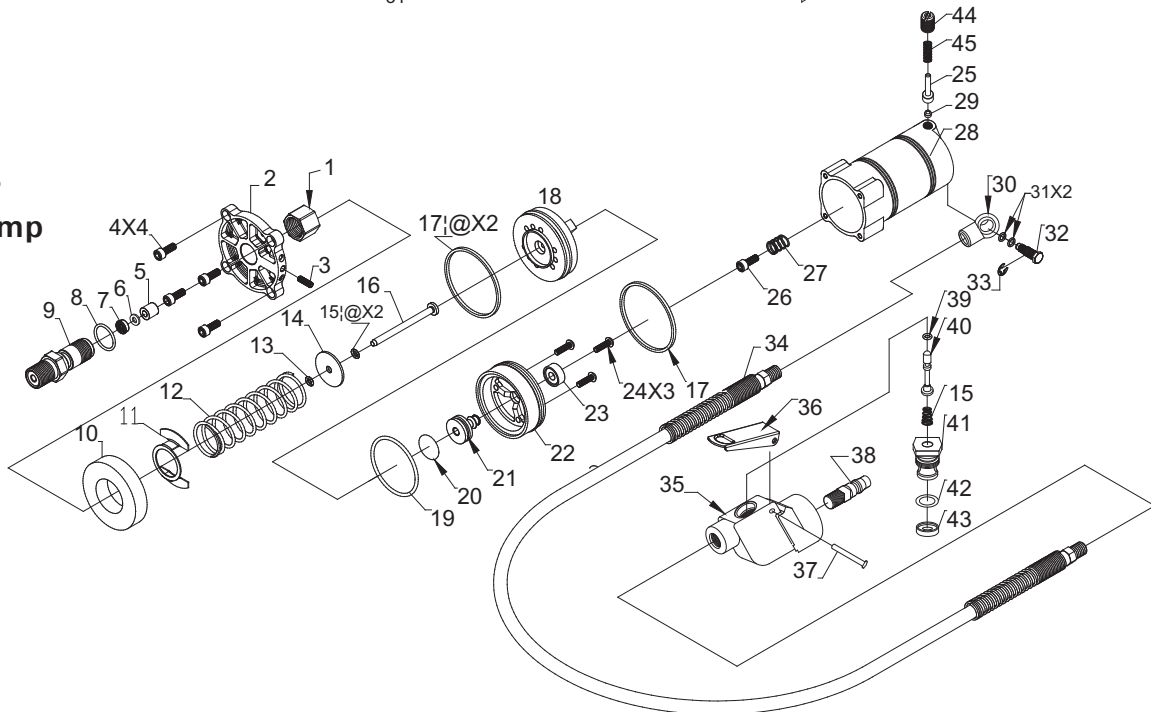

ZATJ-22S-5 Parts Breakdown

Toll Free: 1-800-579-8088 Web: www.zinko.com

REV 110507
Page 1 of 2

Jack Assembly

Air Pump