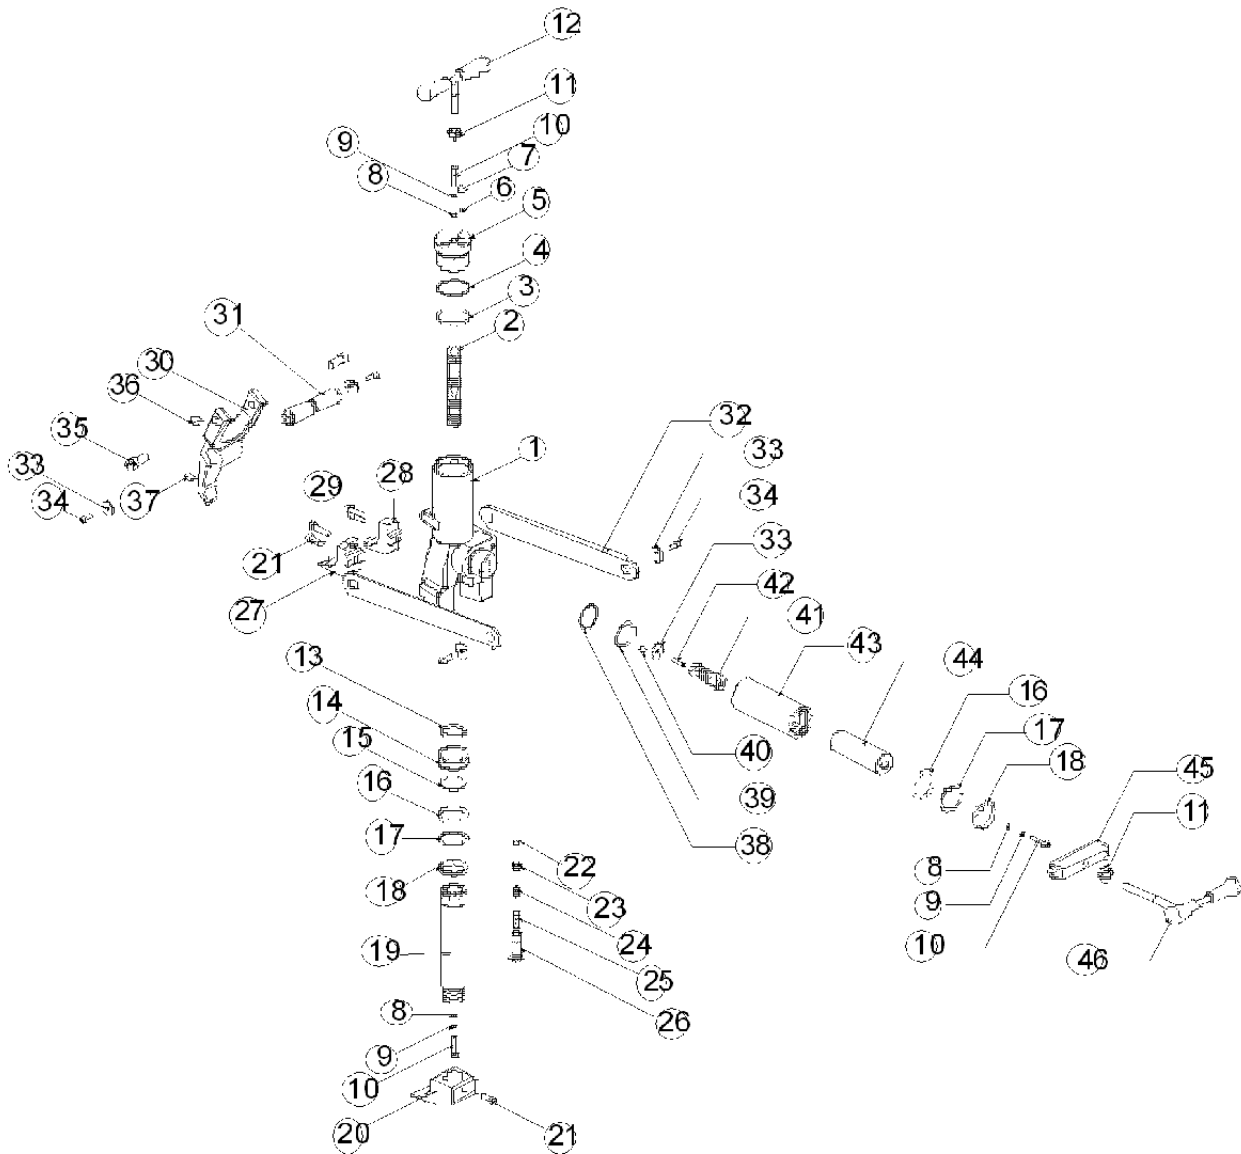

ZBR-20A Parts Breakdown

Toll Free: 1-800-579-8088 Web: www.zinko.com

REV 091807

Part #	Description
1	Body
2	Spring
3	O-Ring
4	Backup Ring
5	End Plug
6	Steel Ball
7	Screw Pin
8	O-Ring
9	Backup Ring
10	Screw
11	Nut
12	Top Bar Handle

Part #	Description
13	Washer (Large)
14	Long Shaft Piston
15	Washer (Small)
16	O-Ring
17	Backup Ring
18	U-Cup Seal
19	Plunger
20	Shovel
21	Screw Pin
22	Washer
23	Switch (Male)
24	Switch (Female)

Part #	Description
25	Spring
26	Screw Pin
27	Right Feet
28	Left Feet
29	Screw
30	Claw
31	Axel
32	Link Rod
33	Washer
34	Screw Pin
35	Hook Screw Pin
36	Screw Pin

Part #	Description
37	Screw Pin
38	Backup Ring
39	O-Ring
40	Steel Ball
41	Spring
42	Screw Pin
43	Cylinder
44	Plunger
45	Support Bar
46	Handle