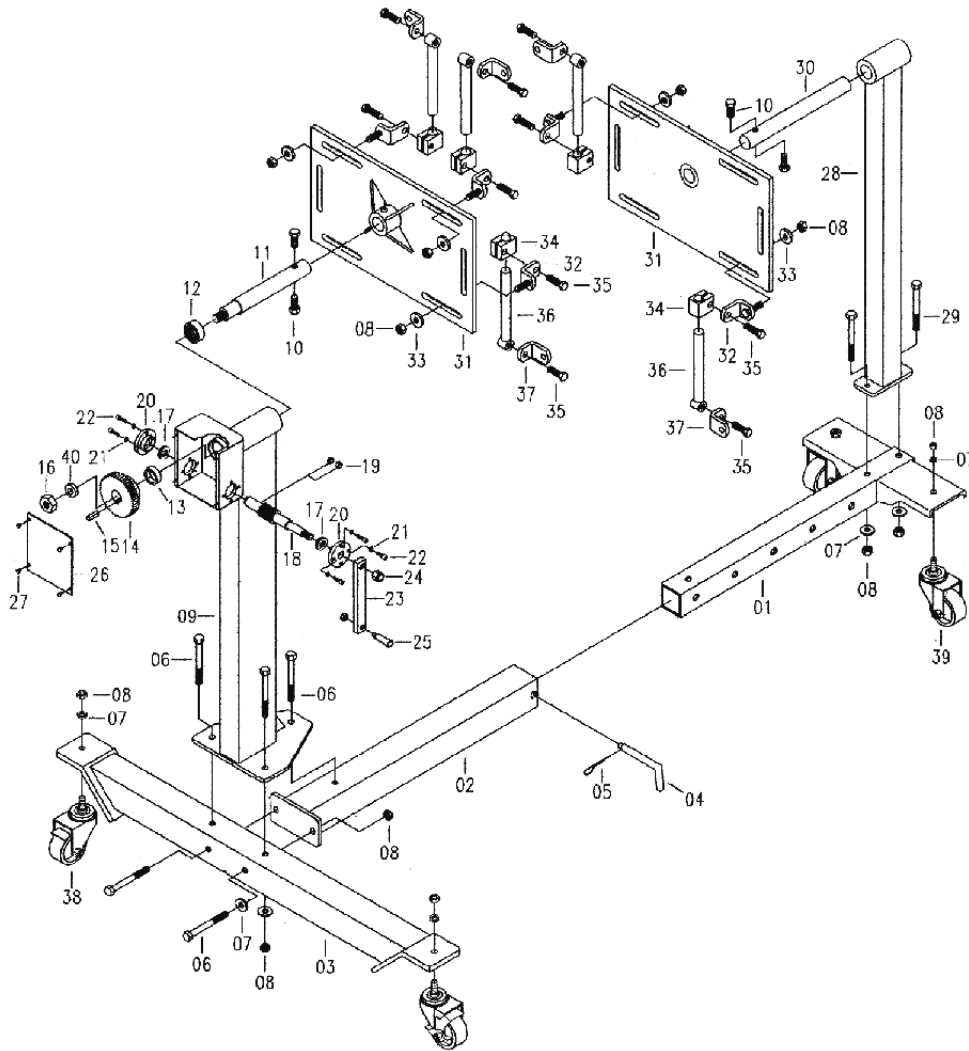

ZES-100 Parts Breakdown

Toll Free: 1-800-579-8088 Web: www.zinko.com

REV 091807

Part #	Description
1	Frame
2	Frame
3	Frame
4	L-Pin
5	R-Pin
6	Bolt
7	Spring Washer
8	Nut
9	Frame Upright
10	Screw

Part #	Description
11	Stud
12	Bearing
13	Bearing
14	Worm Gear
15	Key
16	Nut
17	T-Bearing
18	Worm Stud
19	Cap
20	Bearing Housing

Part #	Description
21	Spring Washer
22	Screw
23	Connecting Strip
24	Hex Nut
25	Handle
26	Cover
27	Screw
28	Frame Upright
29	Bolt
30	Stud

Part #	Description
31	Mounting Board
32	L-Bar
33	Washer
34	Block
35	Screw
36	Arm
37	L-Bar
38	Caster Wheel
39	Caster Wheel
40	Washer