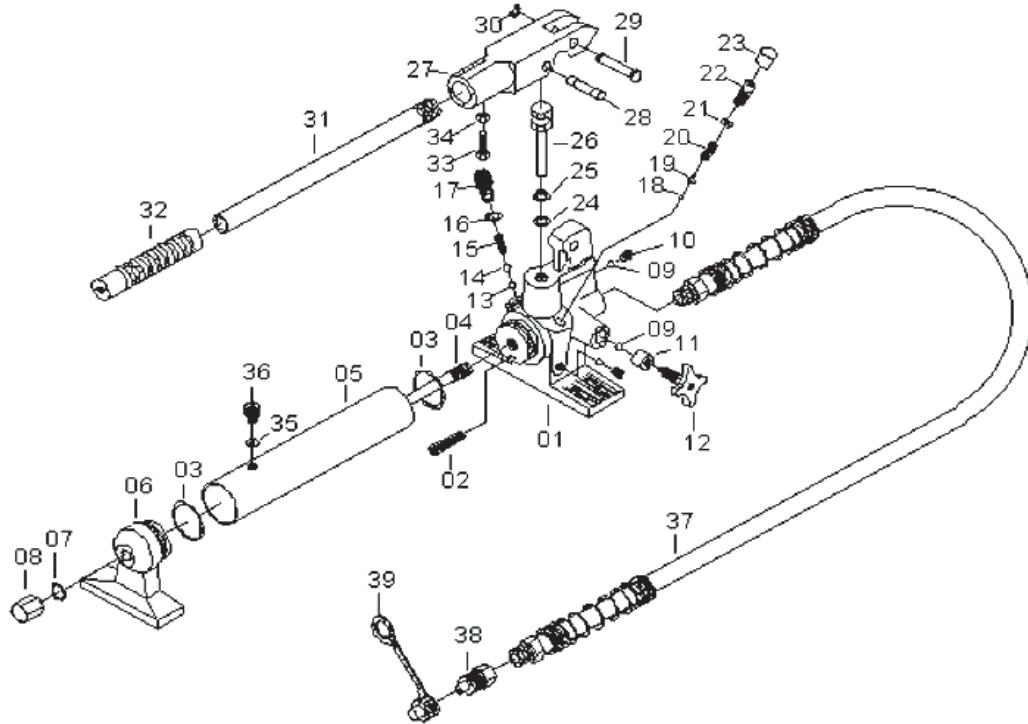

# ZHP-18 & ZHP-28 Parts Breakdown

Toll Free: 1-800-579-8088 Web: [www.zinko.com](http://www.zinko.com)

REV 101607

No.	Description	ZHP-18	ZHP-28
1	Pump Housing	922-018-01	
2	Oil Filter	922-018-02	
3	*O-Ring	RP	
4	Screw	922-018-04	
5	Reservoir	922-018-05	922-028-05
6	Tail Base	922-018-06	
7	*O-Ring	RP	
8	Nipple	922-018-08	
9	Check Ball	922-018-09	
10	Set Screw	922-018-10	
11	*O-Ring	RP	
12	Release Valve	922-018-12	
13	Check Ball	922-018-13	
14	Check Ball	922-018-14	
15	Spring	922-018-15	
16	Washer	922-01816	
17	Valve Cover Screw	922-018-17	
18	Check Ball	922-018-18	
19	Spring End Cap	922-018-19	
20	Spring	922-018-20	

No.	Description	ZHP-18	ZHP-28
21	*O-Ring	RP	
22	Overload Cover Screw	922-018-22	
23	Cap	922-018-23	
24	*O-Ring	RP	
25	*Back-Up ring	RP	
26	Piston	922-018-26	
27	Yoke	922-018-27	
28	Piston Pun	922-018-28	
29	Yoke Pin	922-018-29	
30	Retaining Ring	922-018-30	
31	Handle	922-018-31	922-028-31
32	Handle Grip	922-018-32	
33	Screw	922-018-33	
34	Nut	922-018-34	
35	*O-Ring	RP	
36	Air Release Screw	922-018-36	
37	Hose	922-018-37	
38	Coupler 1/4" L type -H	9210104L-H	
39	Plastic cap for coupler	included in #38	
RP	Repair kits (All * above)	9219401-RP	