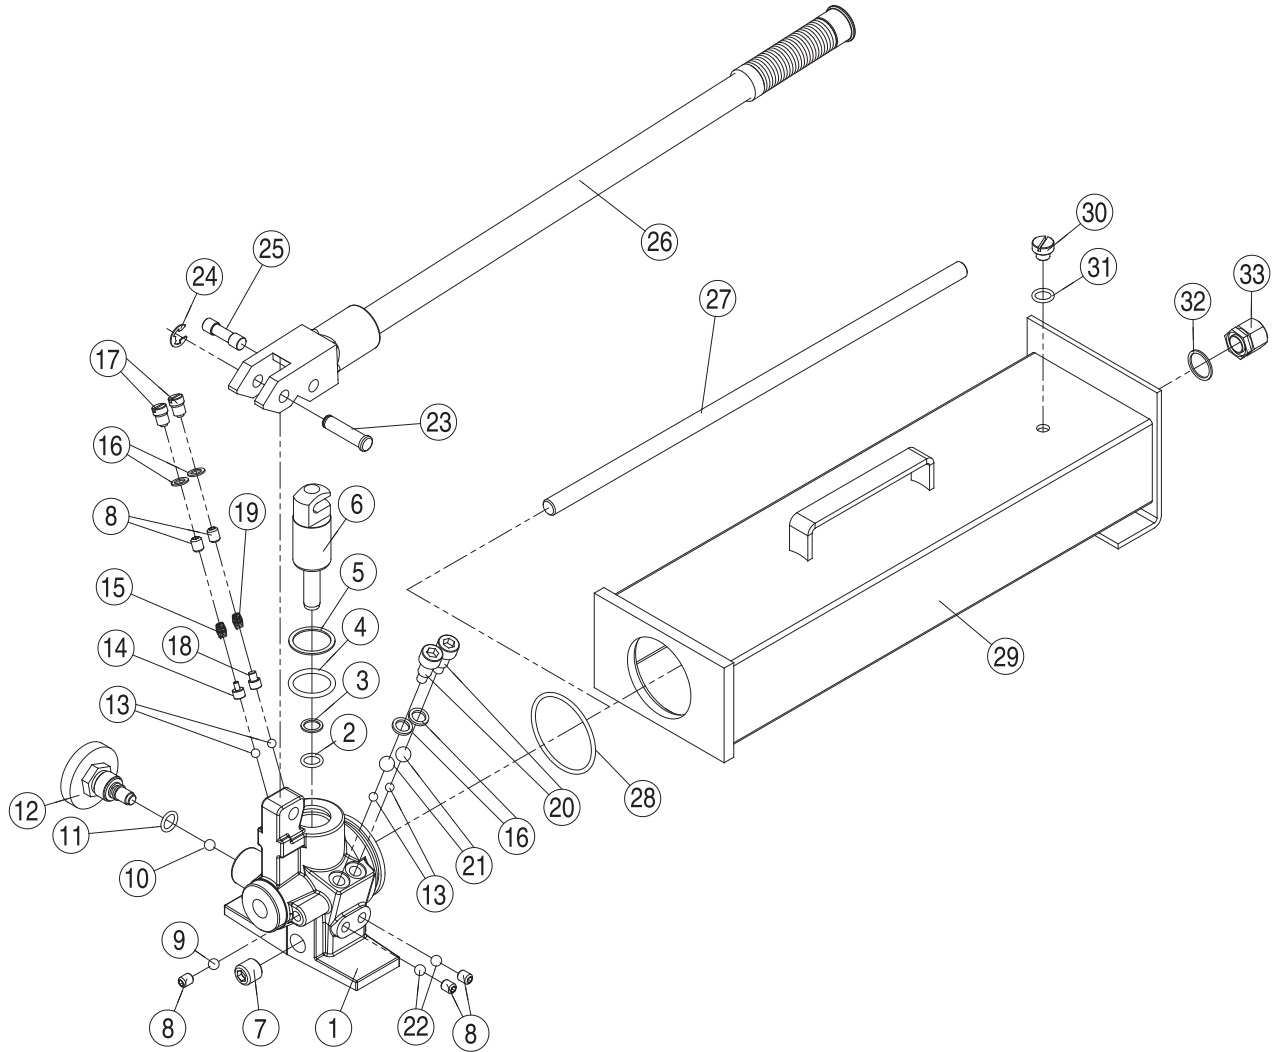

ZHP-180 Parts Breakdown

Toll Free: 1-800-579-8088 Web: www.zinko.com

REV 101607

#	Description
2	O-Ring
3	Backup Ring
4	O-Ring
5	Backup Ring
6	Pump Piston
7	Screw
8	Screw
9	Steel Ball
10	Steel Ball
11	O-Ring
12	Release Valve

#	Description
13	Steel Ball
14	Bearing
15	Spring
16	Washer
17	Screw
18	Bearing
19	Steel Ball
20	Cover Screw
21	Steel Ball
22	Steel Ball
23	Pin

#	Description
24	E-Ring
25	Pin
26	Handle
27	Screw
28	O-Ring
29	Reservoir
30	Fill Plug
31	O-Ring
32	Gasket
33	Nipple