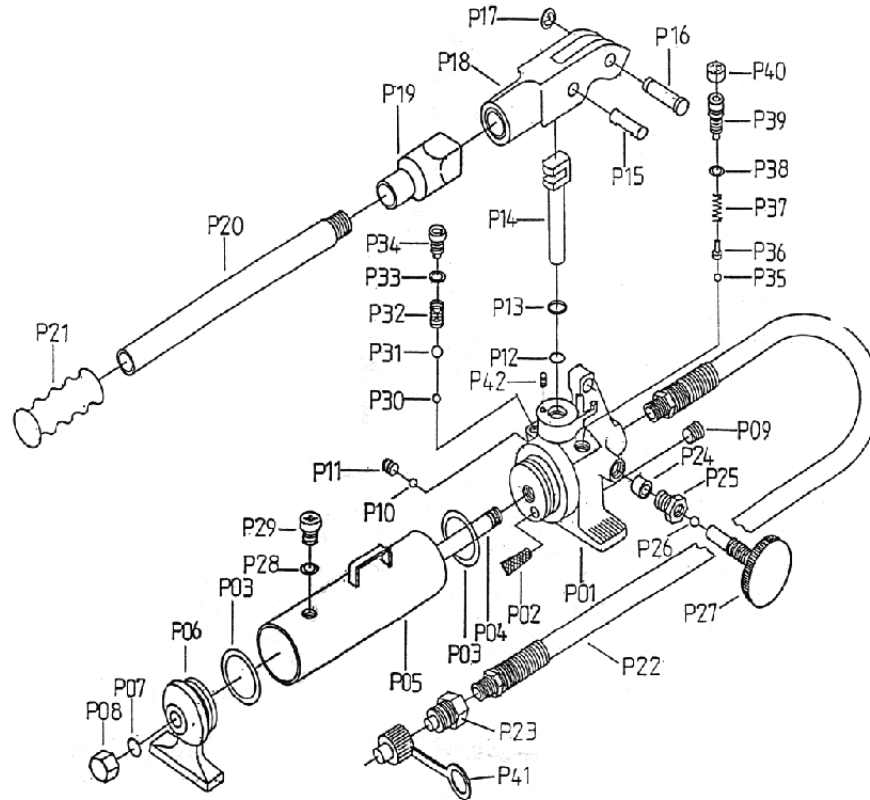

ZHP-41 Parts Breakdown

Toll Free: 1-800-579-8088 Web: www.zinko.com

REV 101607

Part #	Description
P01	Pump Housing
P02	Oil Filter
P03	O-Ring
P04	Screw
P05	Reservoir
P06	Tail Base
P07	O-Ring
P08	Nipple
P09	Screw
P10	Check Ball
P11	Set Screw
P12	O-Ring
P13	Backup Ring
P14	Pump Piston
P15	Piston Pin
P16	Yoke Pin
P17	Retaining Ring
P18	Yoke
P19	Yoke Grip
P20	Handle
P21	Handle Grip

Part #	Description
P22	Screw
P23	Couplers
P24	Oil Seal
P25	Couplers
P26	Check Ball
P27	Release Valve
P28	O-Ring
P29	Screw
P30	Check Ball
P31	Check Ball
P32	Spring
P33	Washer
P34	Screw
P35	Check Ball
P36	Spring End Cap
P37	Spring
P38	O-Ring
P39	Screw
P40	Plastic Cap
P41	Dust Cap
P42	Set Screw