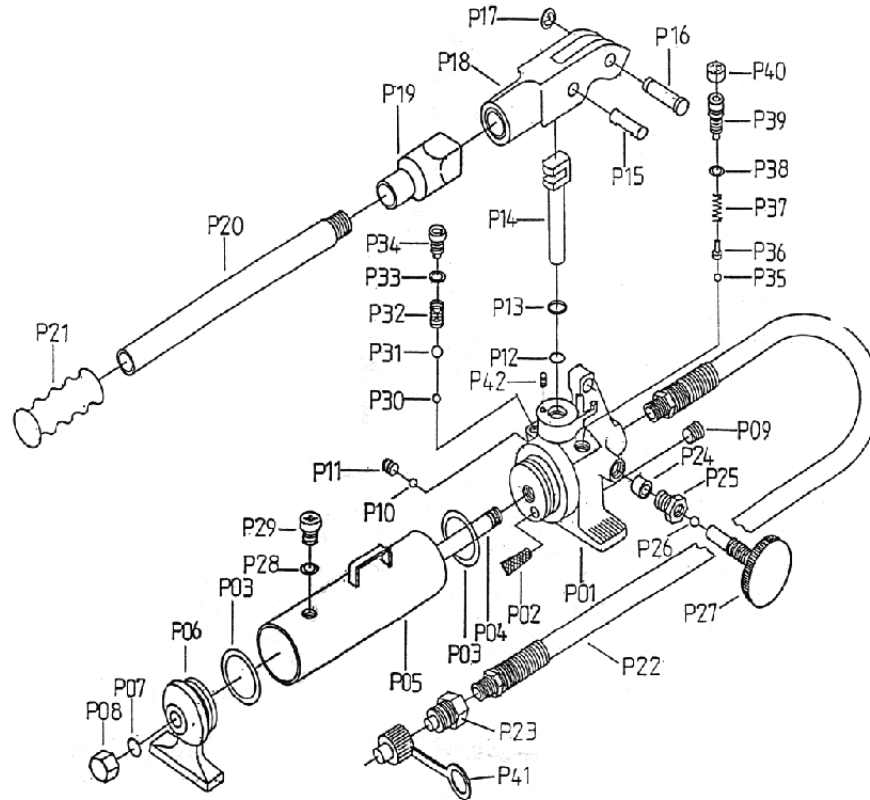

# ZHP-42 Parts Breakdown

Toll Free: 1-800-579-8088 Web: [www.zinko.com](http://www.zinko.com)

REV 101607

Part #	Description
P01	Pump Housing
P02	Oil Filter
P03	O-Ring
P04	Screw
P05	Reservoir
P06	Tail Base
P07	O-Ring
P08	Nipple
P09	Screw
P10	Check Ball
P11	Set Screw
P12	O-Ring
P13	Backup Ring
P14	Pump Piston
P15	Piston Pin
P16	Yoke Pin
P17	Retaining Ring
P18	Yoke
P19	Yoke Grip
P20	Handle
P21	Handle Grip

Part #	Description
P22	Screw
P23	Couplers
P24	Oil Seal
P25	Couplers
P26	Check Ball
P27	Release Valve
P28	O-Ring
P29	Screw
P30	Check Ball
P31	Check Ball
P32	Spring
P33	Washer
P34	Screw
P35	Check Ball
P36	Spring End Cap
P37	Spring
P38	O-Ring
P39	Screw
P40	Plastic Cap
P41	Dust Cap
P42	Set Screw