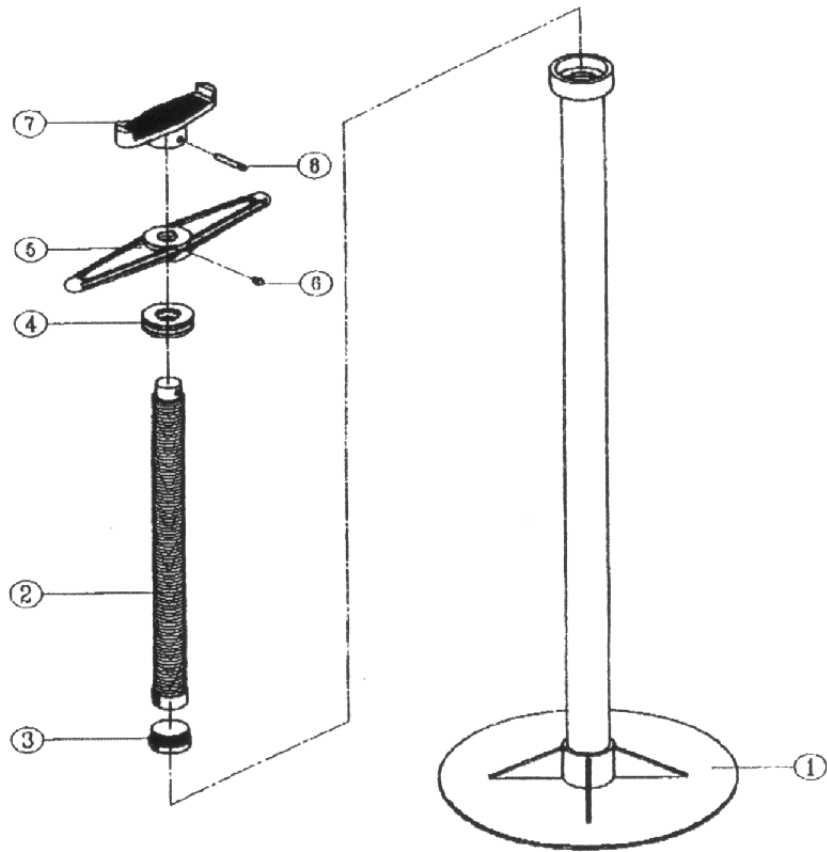

ZHS-075 Parts Breakdown

Toll Free: 1-800-579-8088 Web: www.zinko.com

REV 100107

| Part # | Description |
|-----------|------------------|
| 9130075-1 | Base |
| 9130075-2 | Adjustment Screw |
| 9130075-3 | Plug |
| 9130075-4 | Bearing |

| Part # | Description |
|-----------|-------------|
| 9130075-5 | Handle |
| 9130075-6 | Grease Hole |
| 9130075-7 | Saddle |
| 9130075-8 | Roll Pin |