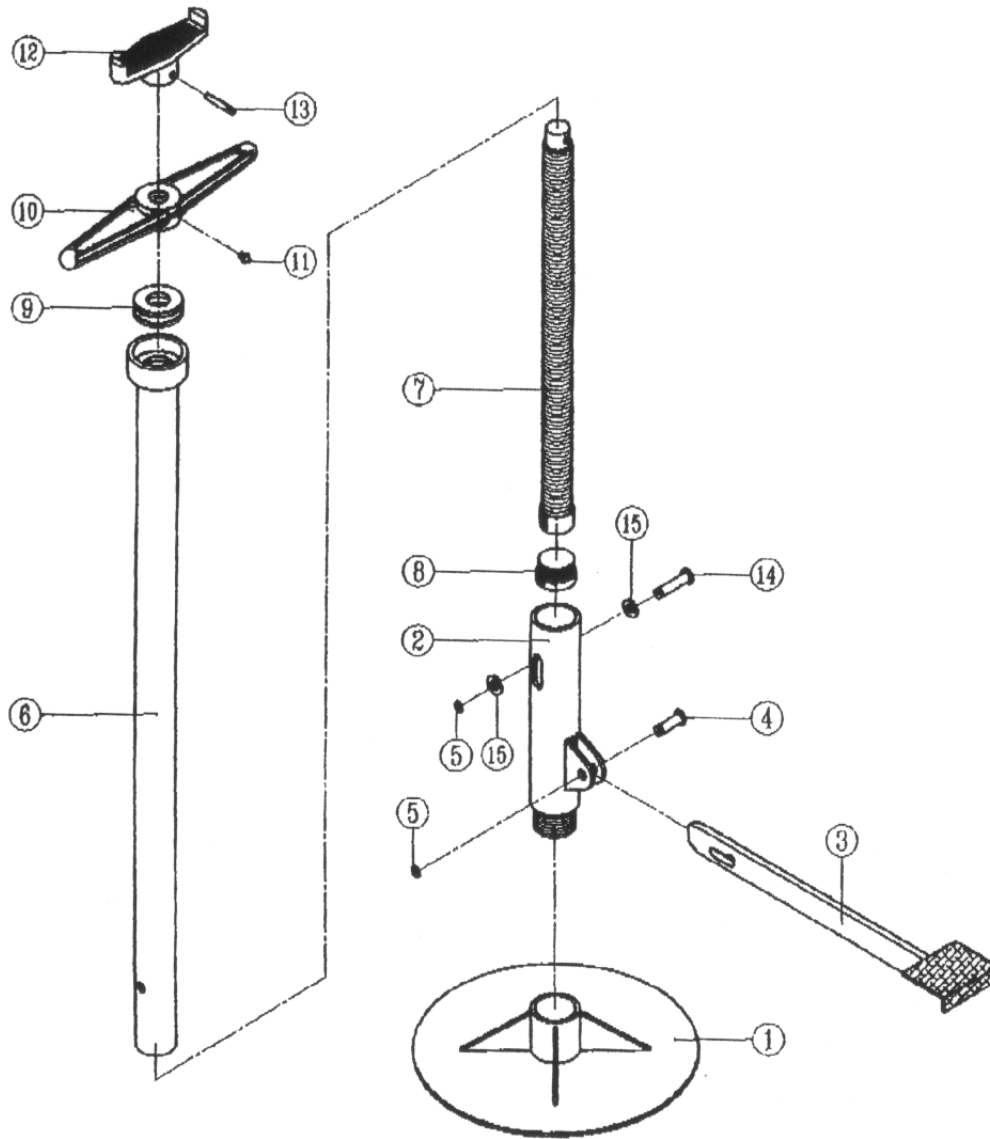

ZHS-075P Parts Breakdown

Toll Free: 1-800-579-8088 Web: www.zinko.com

REV 100207

Part #	Description
9130075P-101	Base
9130075P-102	Column Seat
9130075P-103	Treadle
9130075P-104	Treadle Pin
9130075P-105	Snap Ring

Part #	Description
9130075P-106	Column Seat
9130075P-107	Adjustment Screw
9130075P-108	Plug
9130075P-109	Bearing
9130075P-110	Handle

Part #	Description
9130075P-111	Grease Hole
9130075P-112	Saddle
9130075P-113	Roll Pin
9130075P-114	Column Pin
9130075P-115	Plain Washer