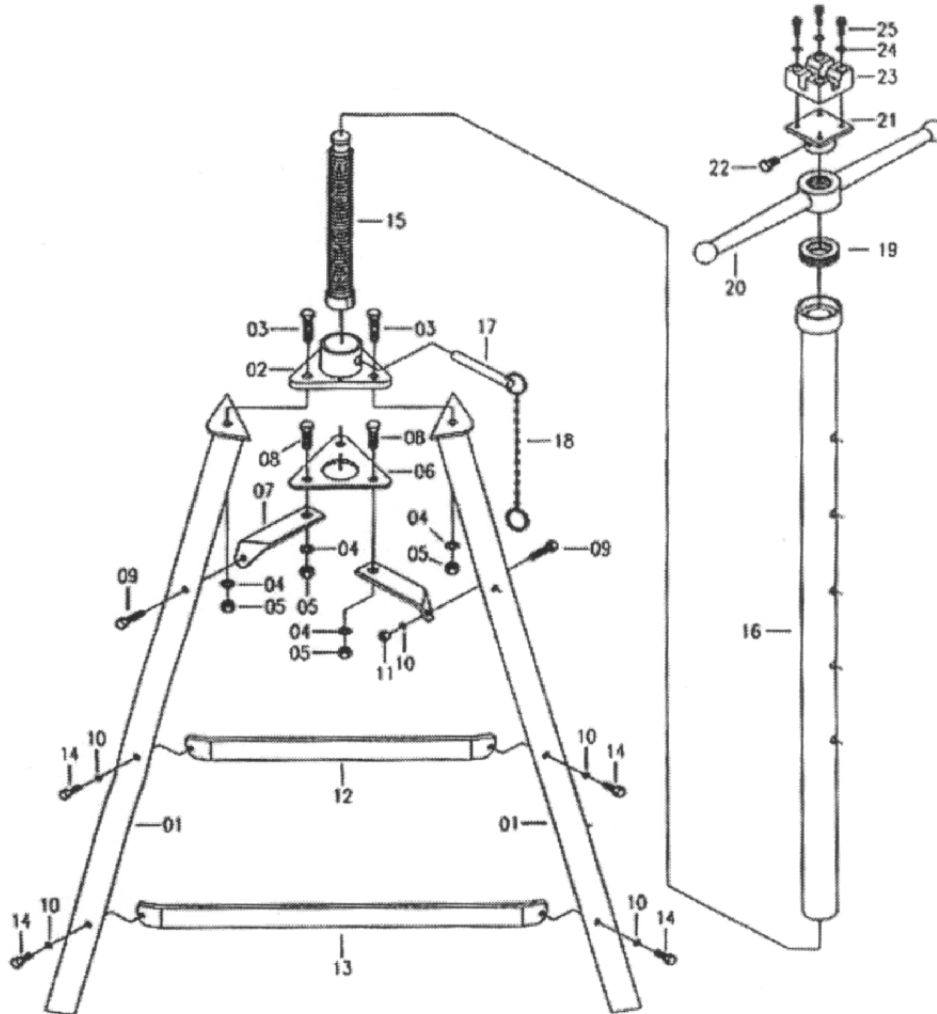

# ZHS-150 Parts Breakdown

Toll Free: 1-800-579-8088 Web: [www.zinko.com](http://www.zinko.com)

REV 100107

| Part #    | Description             |
|-----------|-------------------------|
| 9130150-1 | Legs                    |
| 9130150-2 | Fixing Plate for Tripod |
| 9130150-3 | Screw                   |
| 9130150-4 | Spring Washer           |
| 9130150-5 | Nut                     |
| 9130150-6 | Link Plate              |
| 9130150-7 | Upper Fixing Strip      |
| 9130150-8 | Screw                   |
| 9130150-9 | Screw                   |

| Part #     | Description         |
|------------|---------------------|
| 9130150-10 | Spring Washer       |
| 9130150-11 | Nut                 |
| 9130150-12 | Middle Fixing Strip |
| 9130150-13 | Lower Fixing Strip  |
| 9130150-14 | Screw               |
| 9130150-15 | Thread Rod          |
| 9130150-16 | Tube                |
| 9130150-17 | Fixing Pin          |
| 9130150-18 | Connecting Chain    |

| Part #     | Description   |
|------------|---------------|
| 9130150-19 | T-Bearing     |
| 9130150-20 | Adjust Handle |
| 9130150-21 | Saddle        |
| 9130150-22 | Screw         |
| 9130150-23 | Pad           |
| 9130150-24 | Washer        |
| 9130150-25 | Screw         |
| 9130150-RP | Repair Kits   |