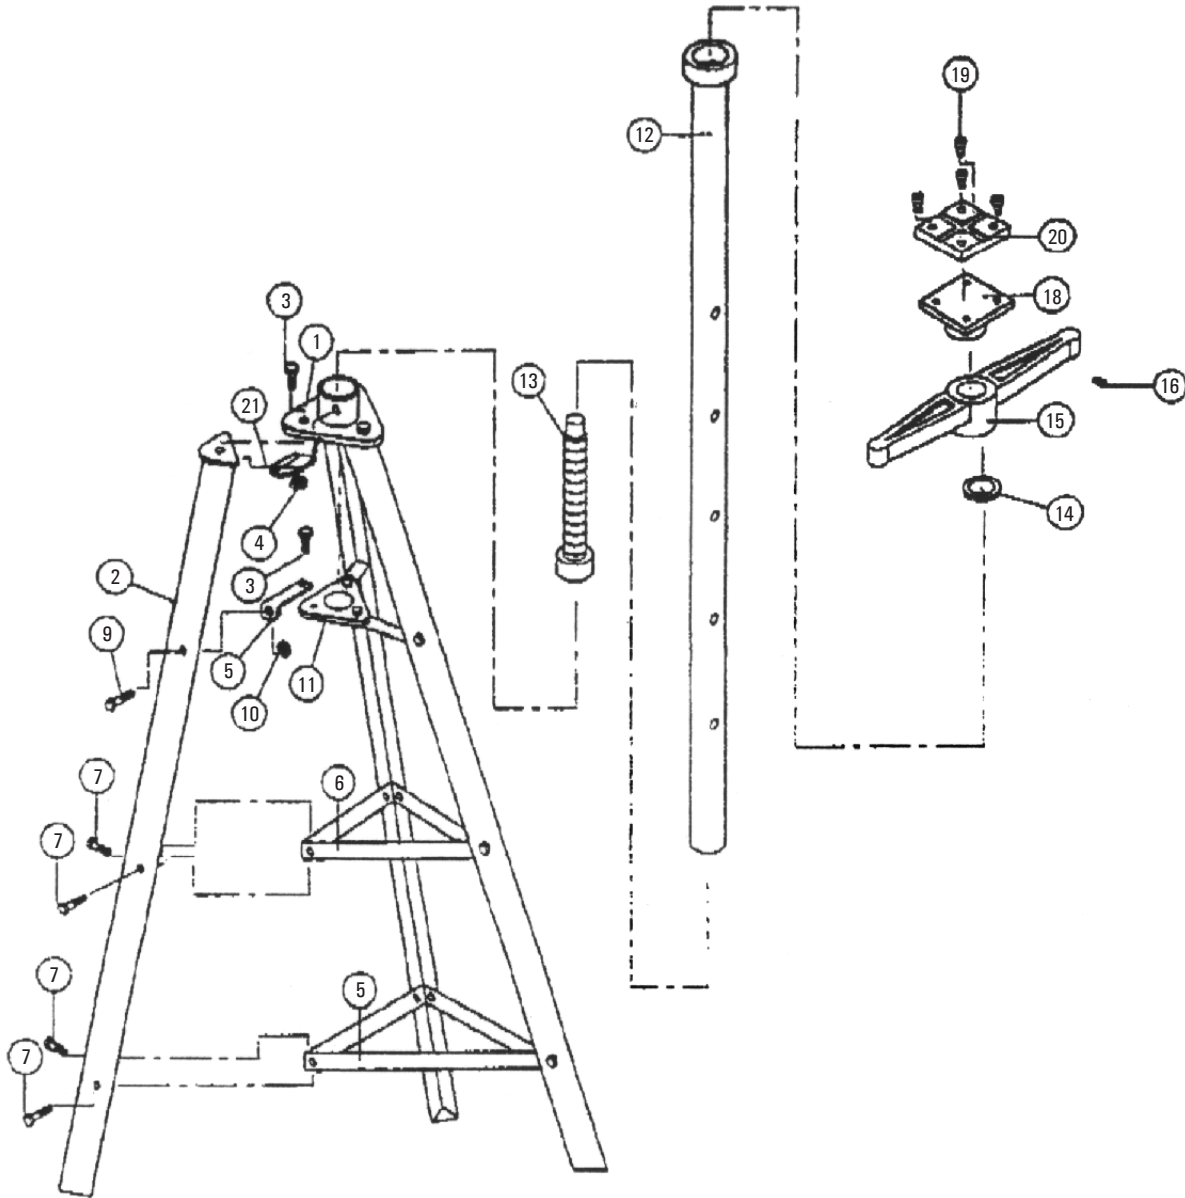

ZHS-200 Parts Breakdown

Toll Free: 1-800-579-8088 Web: www.zinko.com

REV 100107

Part #	Description
9130200-101	Top Plate
9130200-102	Leg
9130200-103	Screw 3/8x1"
9130200-104	Nut 3/8
9130200-105	Link (Long)
9130200-106	Link (Short)
9130200-107	Screw 5/16x1/2

Part #	Description
9130200-108	Link
9130200-109	Screw 5/16x3/4
9130200-110	Nut 5/16
9130200-111	Triangle Plate
9130200-112	Column
9130200-113	Adjustment Screw
9130200-114	Copper Washer

Part #	Description
9130200-115	Handle
9130200-116	Screw M6x12
9130200-118	Catch Plate
9130200-119	Screw M6x12
9130200-120	Rubber Block
9130200-121	Pin