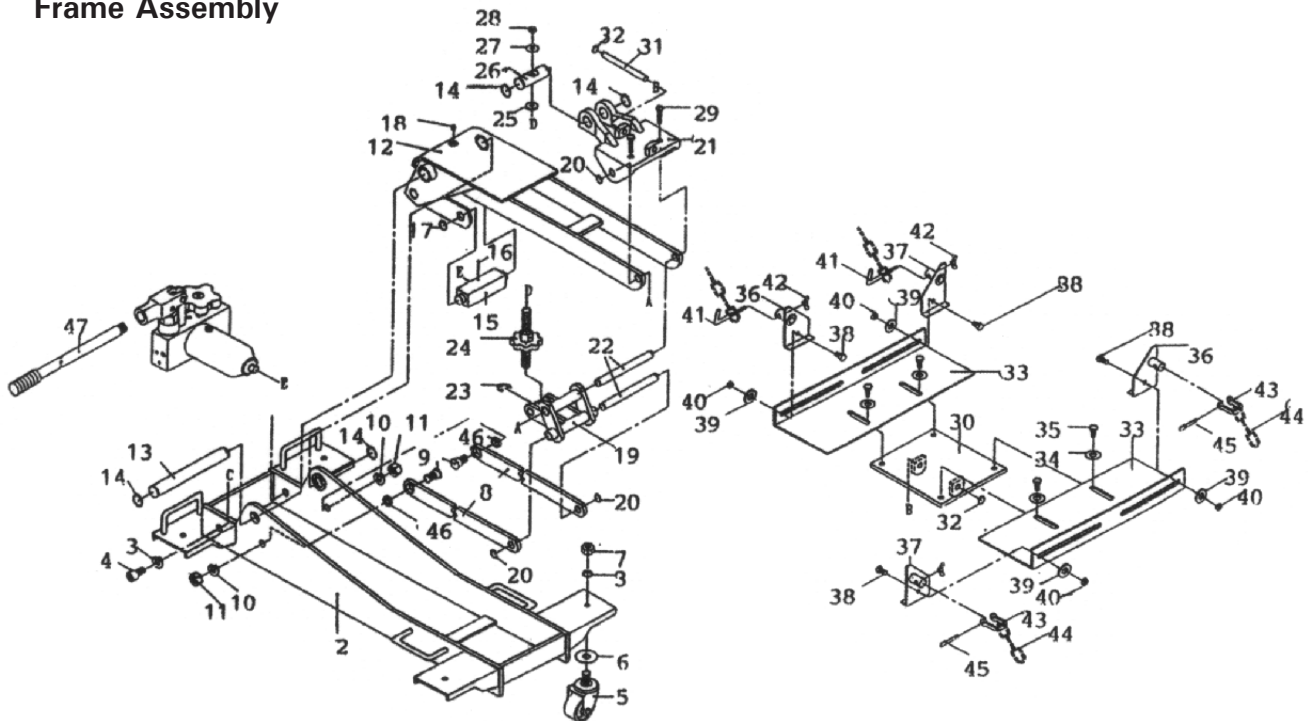

Frame Assembly