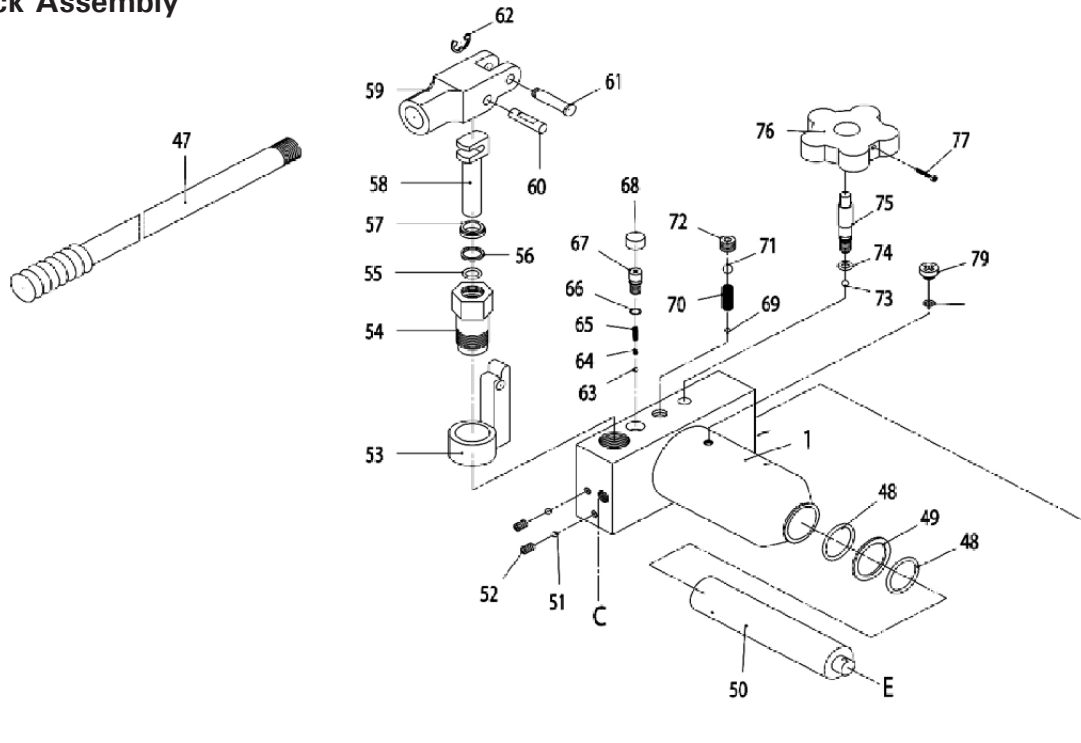

Jack Assembly