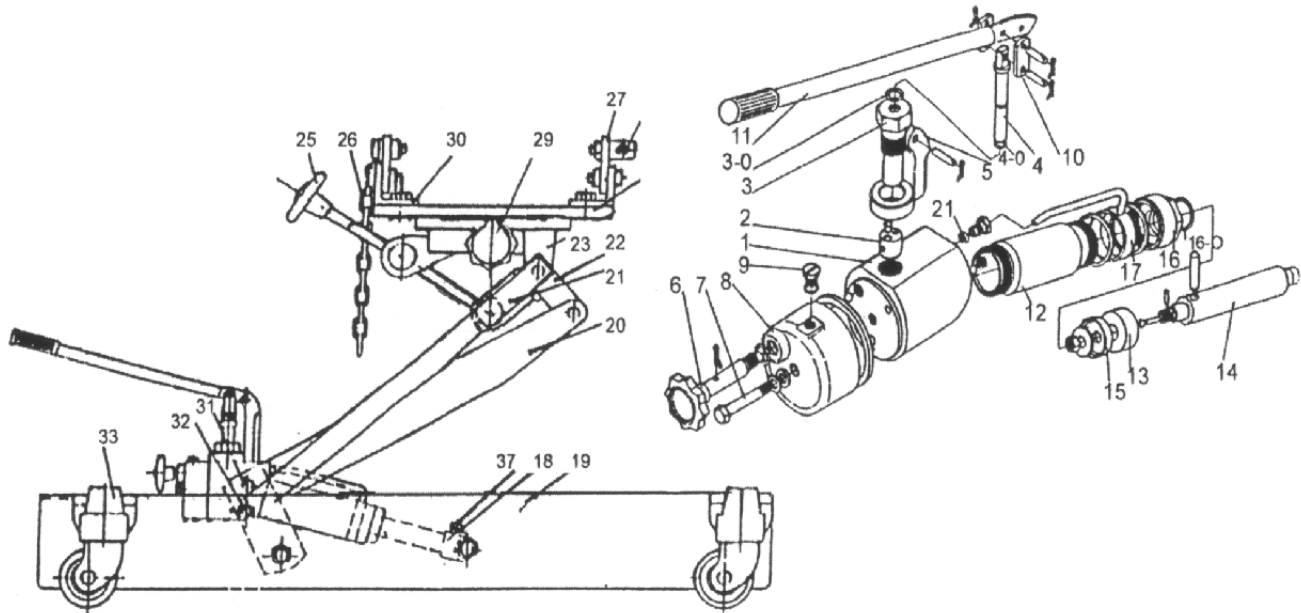

ZM-800 Parts Breakdown

Toll Free: 1-800-579-8088 Web: www.zinko.com

REV 100107

Part #	Description
9150008-1	Master Cylinder Body
9150008-2	Bracket
9150008-3	Plug
9150008-3-0	Plug O-Ring
9150008-4	Pump Piston
9150008-4-0	Pump O-Ring
9150008-5	Pump Linkage Bar
9150008-6	Release Valve
9150008-7	Oil Block Screw
9150008-8	Oil Tank
9150008-9	Oil Plug
9150008-10	Pump Pin
9150008-11	Handle
9150008-12	Cylinder

Part #	Description
9150008-13	Piston
9150008-14	Rod
9150008-15	Cylinder Packing
9150008-16	Cylinder Nut
9150008-16-0	O-Ring
9150008-17	Copper Collar
9150008-18	Ram (Rod Fixing Pipe)
9150008-19	Frame Assembly
9150008-20	Elevator Arm Assembly
9150008-21	Guide Arm
9150008-22	Elevator Arm
9150008-23	Saddle Base Support
9150008-24	Flat Plate
9150008-25	Angle Tilt Screw

Part #	Description
9150008-26	Chain
9150008-27	Saddle Angle
9150008-28	Hook
9150008-29	Adjust Knob
9150008-30	Angle Plate
9150008-31	Cylinder Pin
9150008-32	Arm Pin
9150008-33	Wheel Assembly
9150008-37	Rod Fixing Bolt
9150008-SK	Repair Kits
9150012-SK	Repair Kits
9150018-SK	Repair Kits