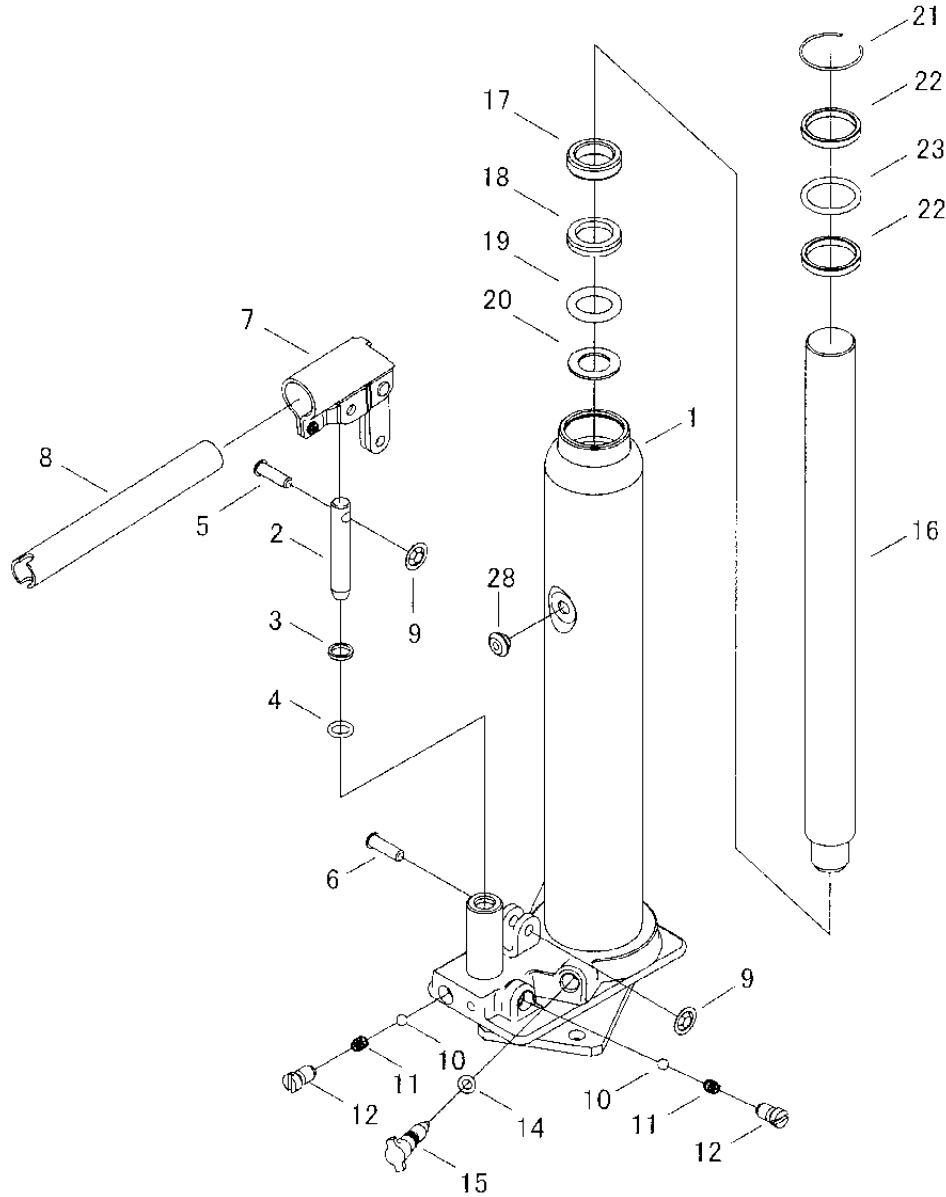

ZMHL-2SKA Parts Breakdown

Toll Free: 1-800-579-8088 Web: www.zinko.com

REV 091807

#	Description
1	BODY ASSY
2	PUMP PLUNGER
3	PUMP BACKUP RING*
4	PUMP PACKING*
5	PUMP PLUNGER PIN
6	PUMP STAY PIN
7	HANDLE SOCKET ASSY
8	HANDLE

#	Description
9	SNAP RING/PUSH PIN
10	VALVE BALL
11	VALVE SPRING
12	VALVE PLUG
14	RELEASE PACKING*
15	RELEASE ASSY
16	RAM
17	RAM PACKING SHEET

#	Description
18	RAM BACKUP RING*
19	RAM PACKING SHEET*
20	RAM PACKING STOPPER
21	SNAP RING
22	STUFFING RING
23	CYLINDER PACKING*
28	OIL PLUG*
RP	REPAIR KITS (ALL *)