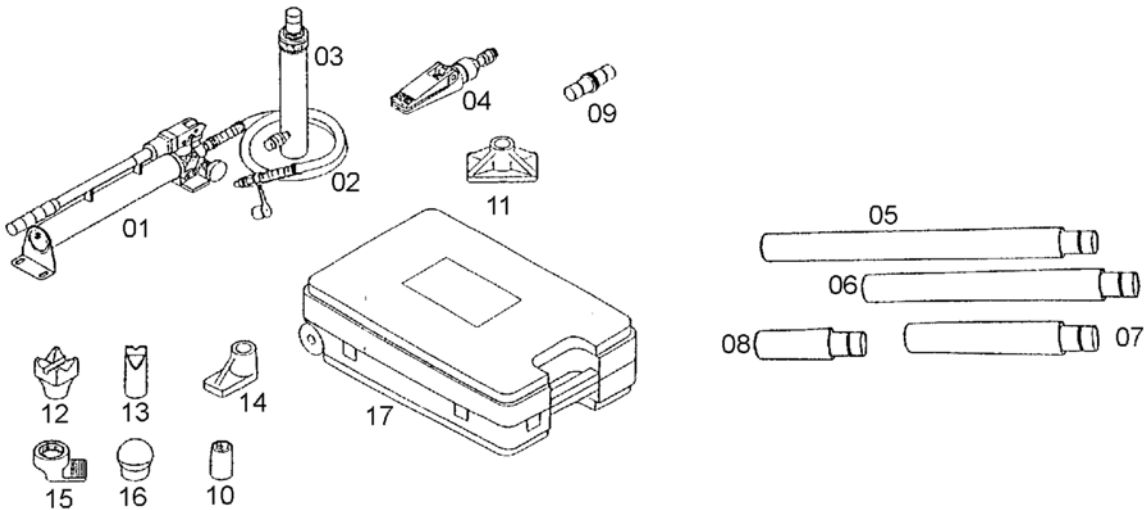

ZINKO HYDRAULIC JACK

9400 7th Street, #A2
 Rancho Cucamonga, CA 91730
 Tel: (909) 989-9526 FAX: (909) 989-1724

Parts List for
Model: ZPK-04 & ZPK-10
 Power Set

Effective Sep 2005

Order: (800)579-8088

ZINKO Portable Power Set

Part No.	Description
ZPK-04	4 ton Complete Set
92104- 01	Hydraulic Pump single speed
92104- 02	Hose & Coupler
92104- 03	4 Ton Ram 4"
92104- 04	Spreader
92104- 05	Extension Tube, 16"
92104- 06	Extension Tube, 12"
92104- 07	Extension Tube, 8"
92104- 08	Extension Tube, 4"
92104- 09	Extension Tube Coupling
92104- 10	Serrated Saddle
92104- 11	Flat Base
92104- 12	90° V-Base
92104- 13	Wedge Head
92104- 14	Spreader Plunger Toe
92104- 15	Spreader Ram Toe
92104- 16	Rubber Flex Head
92104- 17	Storage Case
9210104-R	1/4" Ram half coupler
9210104-H	1/4" Hose half coupler

Part No.	Description
ZPK-10	10 ton Complete set
92110- 01	Hydraulic Pump 2 speed
92110- 02	Hose & Coupler
92110- 03	10 Ton Ram 6"
92110- 04	Spreader
92110- 05	Extension Tube, 19"
92110- 06	Extension Tube, 14"
92110- 07	Extension Tube, 10"
92110- 08	Extension Tube, 5"
92110- 09	Extension Tube Coupling
92110- 10	Serrated Saddle
92110- 11	Flat Base
92110- 12	90° V-Base
92110- 13	Wedge Head
92110- 14	Spreader Plunger Toe
92110- 15	Spreader Ram Toe
92110- 16	Rubber Flex Head
92110- 17	Storage Case
9210308-R	3/8" Ram half coupler
9210308-H	3/8" Hose half coupler